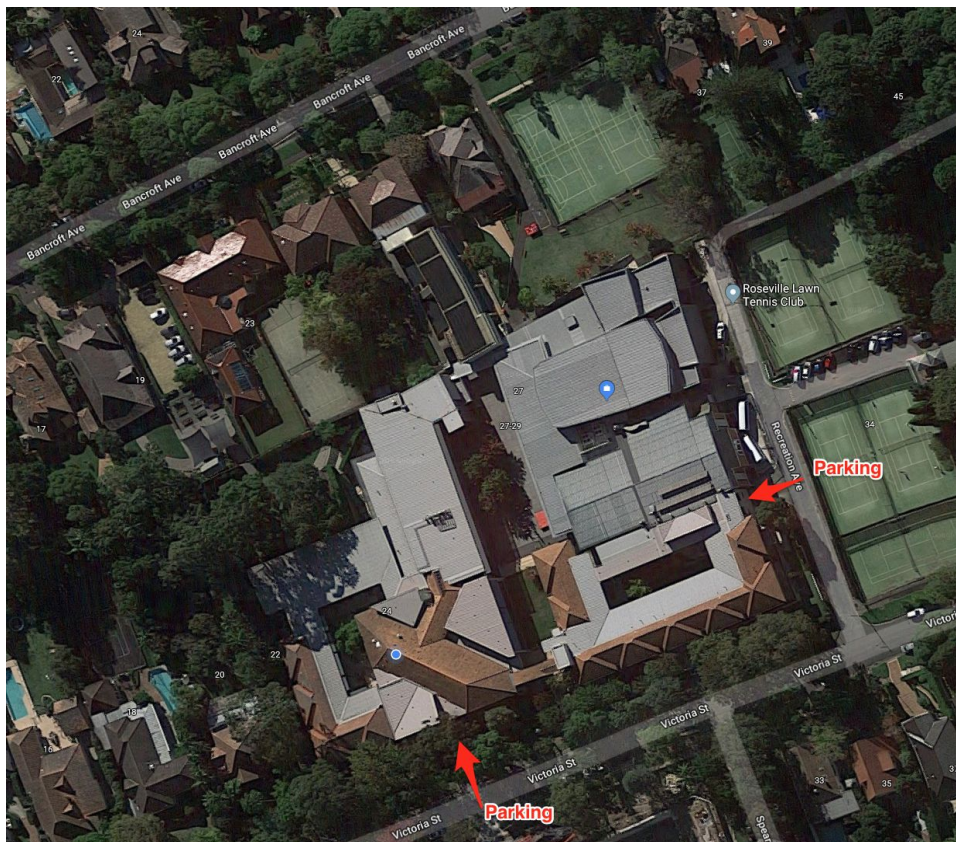

15:30-15:45	Wrap Up, Prize Draw and time to complete our feedback form
15:45	Close of Day

Transport and Location

Public Transport

Roseville College is conveniently located in close proximity to Roseville station.

Driving

Limited onsite parking is available onsite, entering from Victoria St and Recreation Ave.

Some street parking is also available on Bancroft Avenue and Victoria Street. Please be mindful of time restrictions on Victoria Street.