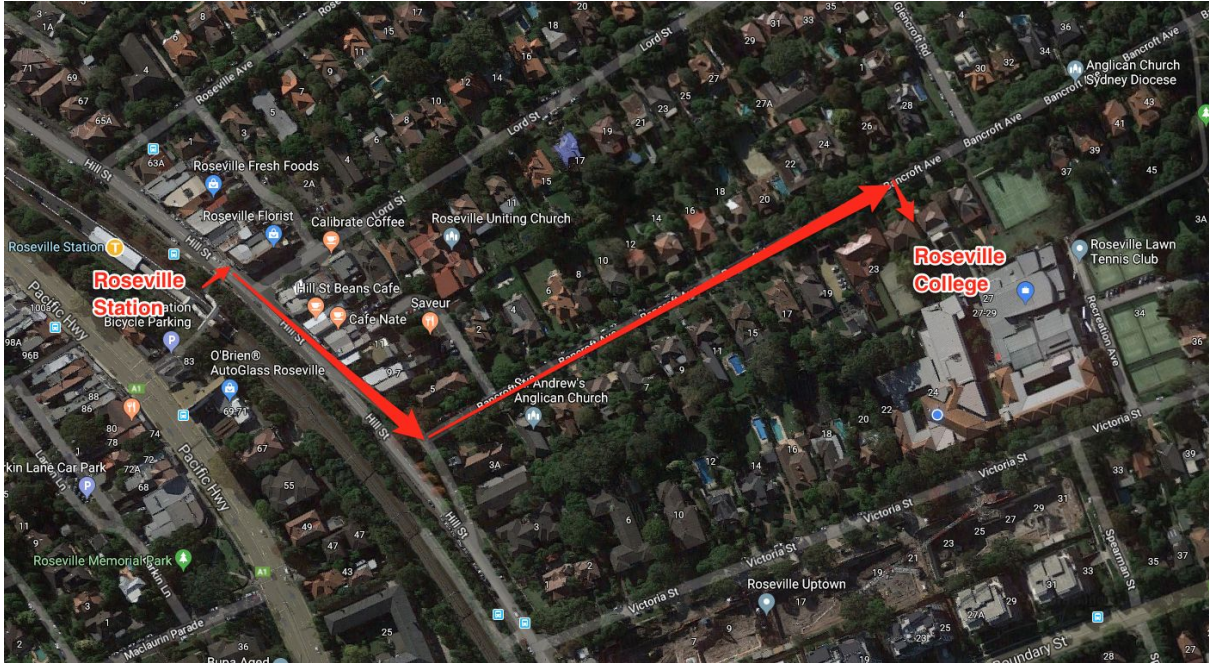

15:30-15:45	Wrap Up, Prize Draw and time to complete our feedback form
15:45	Close of Day

Transport and Location

Public Transport

Roseville College is conveniently located in close proximity to Roseville station.

Driving

Limited onsite parking is available onsite, entering from Victoria St and Recreation Ave.

Some street parking is also available on Bancroft Avenue and Victoria Street. Please be mindful of time restrictions on Victoria Street.